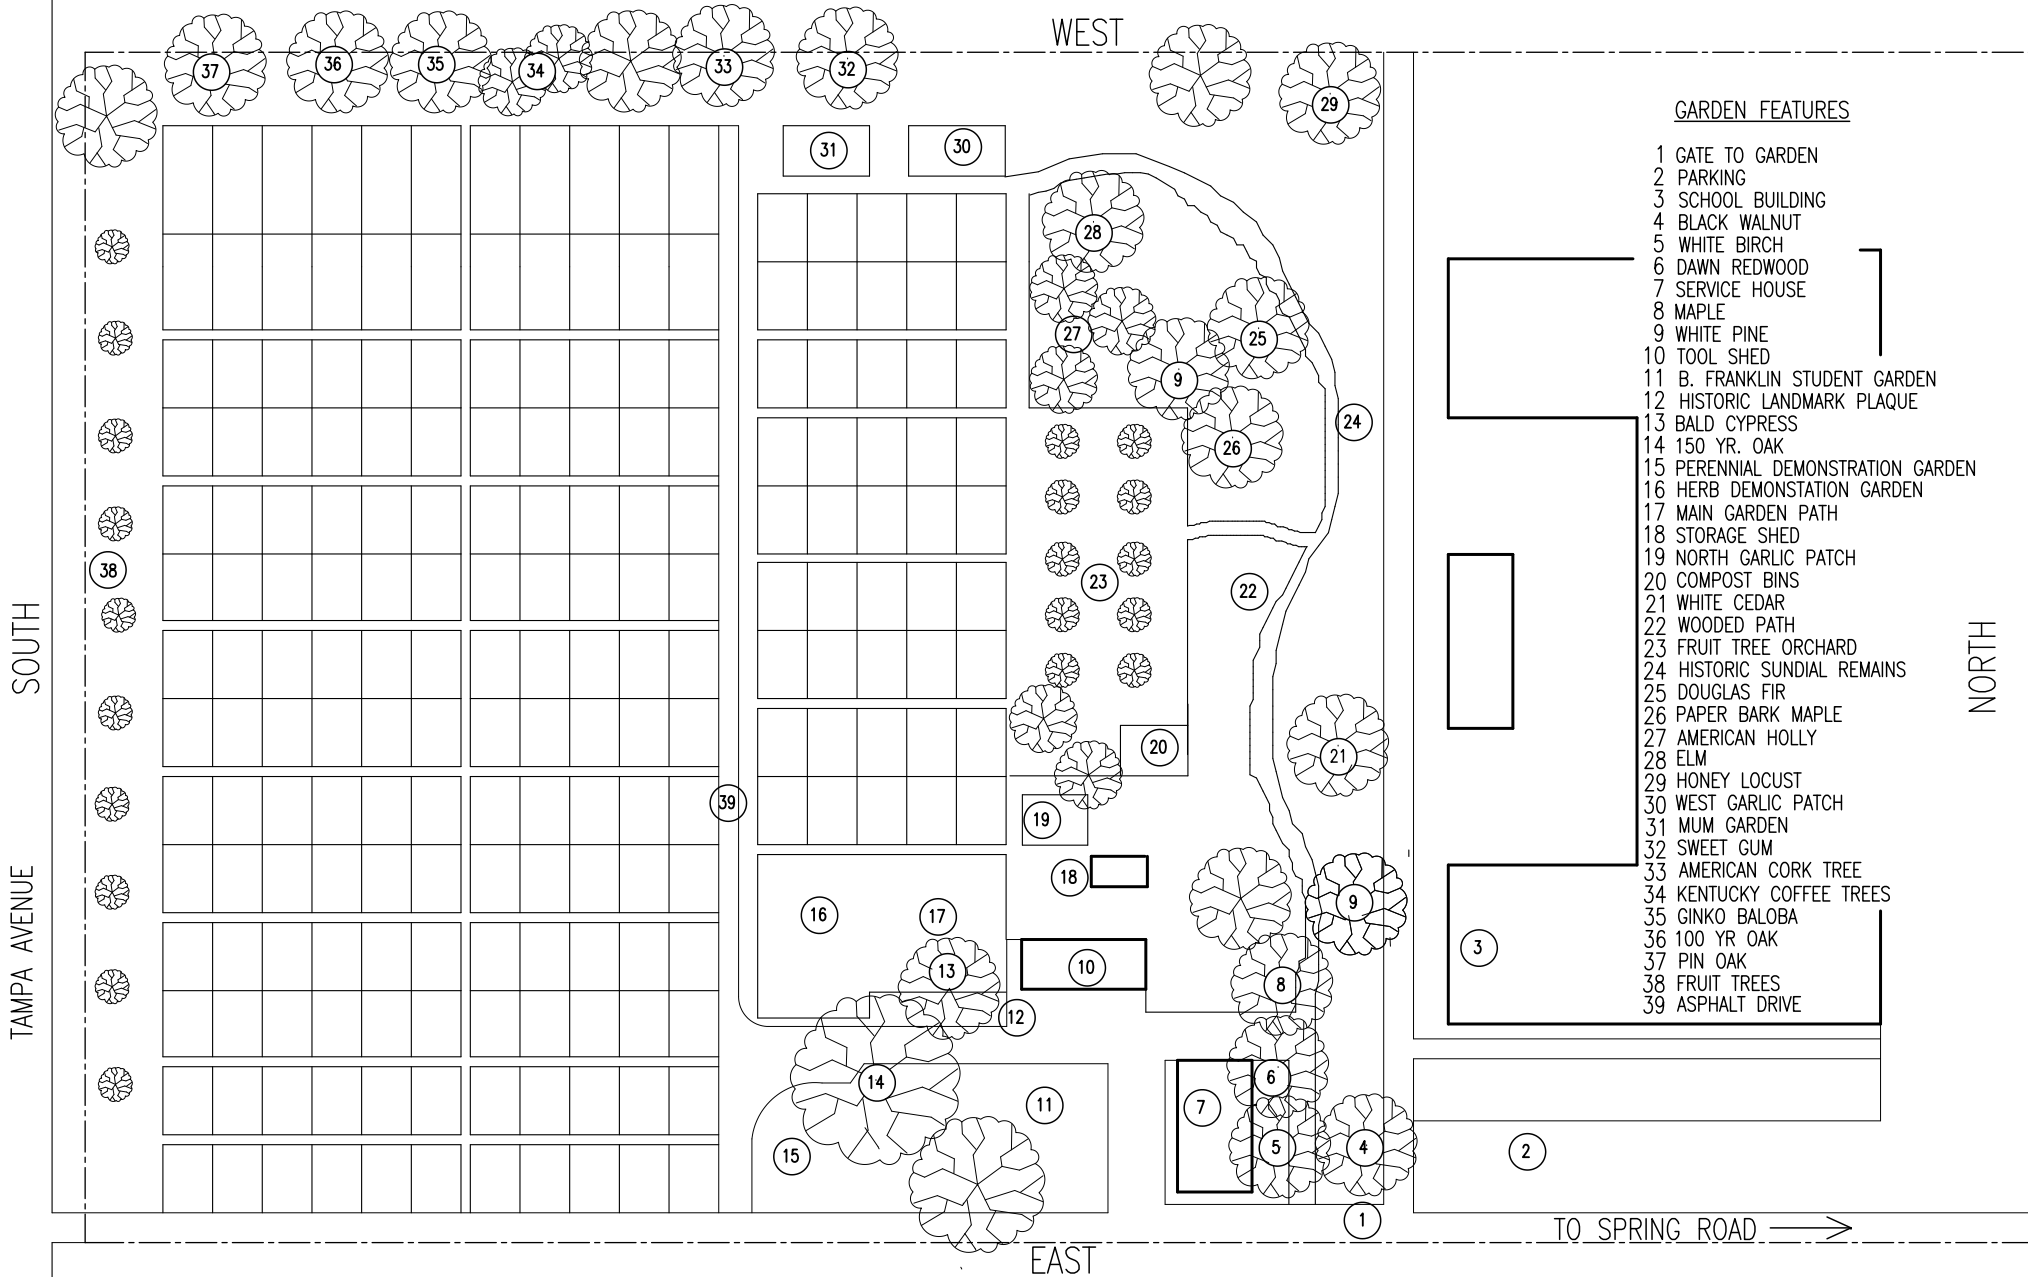

# BENJAMIN FRANKLIN COMMUNITY GARDEN PLAN

NOT TO SCALE

## GARDEN FEATURES

- 1 GATE TO GARDEN
- 2 PARKING
- 3 SCHOOL BUILDING
- 4 BLACK WALNUT
- 5 WHITE BIRCH
- 6 DAWN REDWOOD
- 7 SERVICE HOUSE
- 8 MAPLE
- 9 WHITE PINE
- 10 TOOL SHED
- 11 B. FRANKLIN STUDENT GARDEN
- 12 HISTORIC LANDMARK PLAQUE
- 13 BALD CYPRESS
- 14 150 YR. OAK
- 15 PERENNIAL DEMONSTRATION GARDEN
- 16 HERB DEMONSTRATION GARDEN
- 17 MAIN GARDEN PATH
- 18 STORAGE SHED
- 19 NORTH GARLIC PATCH
- 20 COMPOST BINS
- 21 WHITE CEDAR
- 22 WOODED PATH
- 23 FRUIT TREE ORCHARD
- 24 HISTORIC SUNDIAL REMAINS
- 25 DOUGLAS FIR
- 26 PAPER BARK MAPLE
- 27 AMERICAN HOLLY
- 28 ELM
- 29 HONEY LOCUST
- 30 WEST GARLIC PATCH
- 31 MUM GARDEN
- 32 SWEET GUM
- 33 AMERICAN CORK TREE
- 34 KENTUCKY COFFEE TREES
- 35 GINKGO BALOBA
- 36 100 YR OAK
- 37 PIN OAK
- 38 FRUIT TREES
- 39 ASPHALT DRIVE