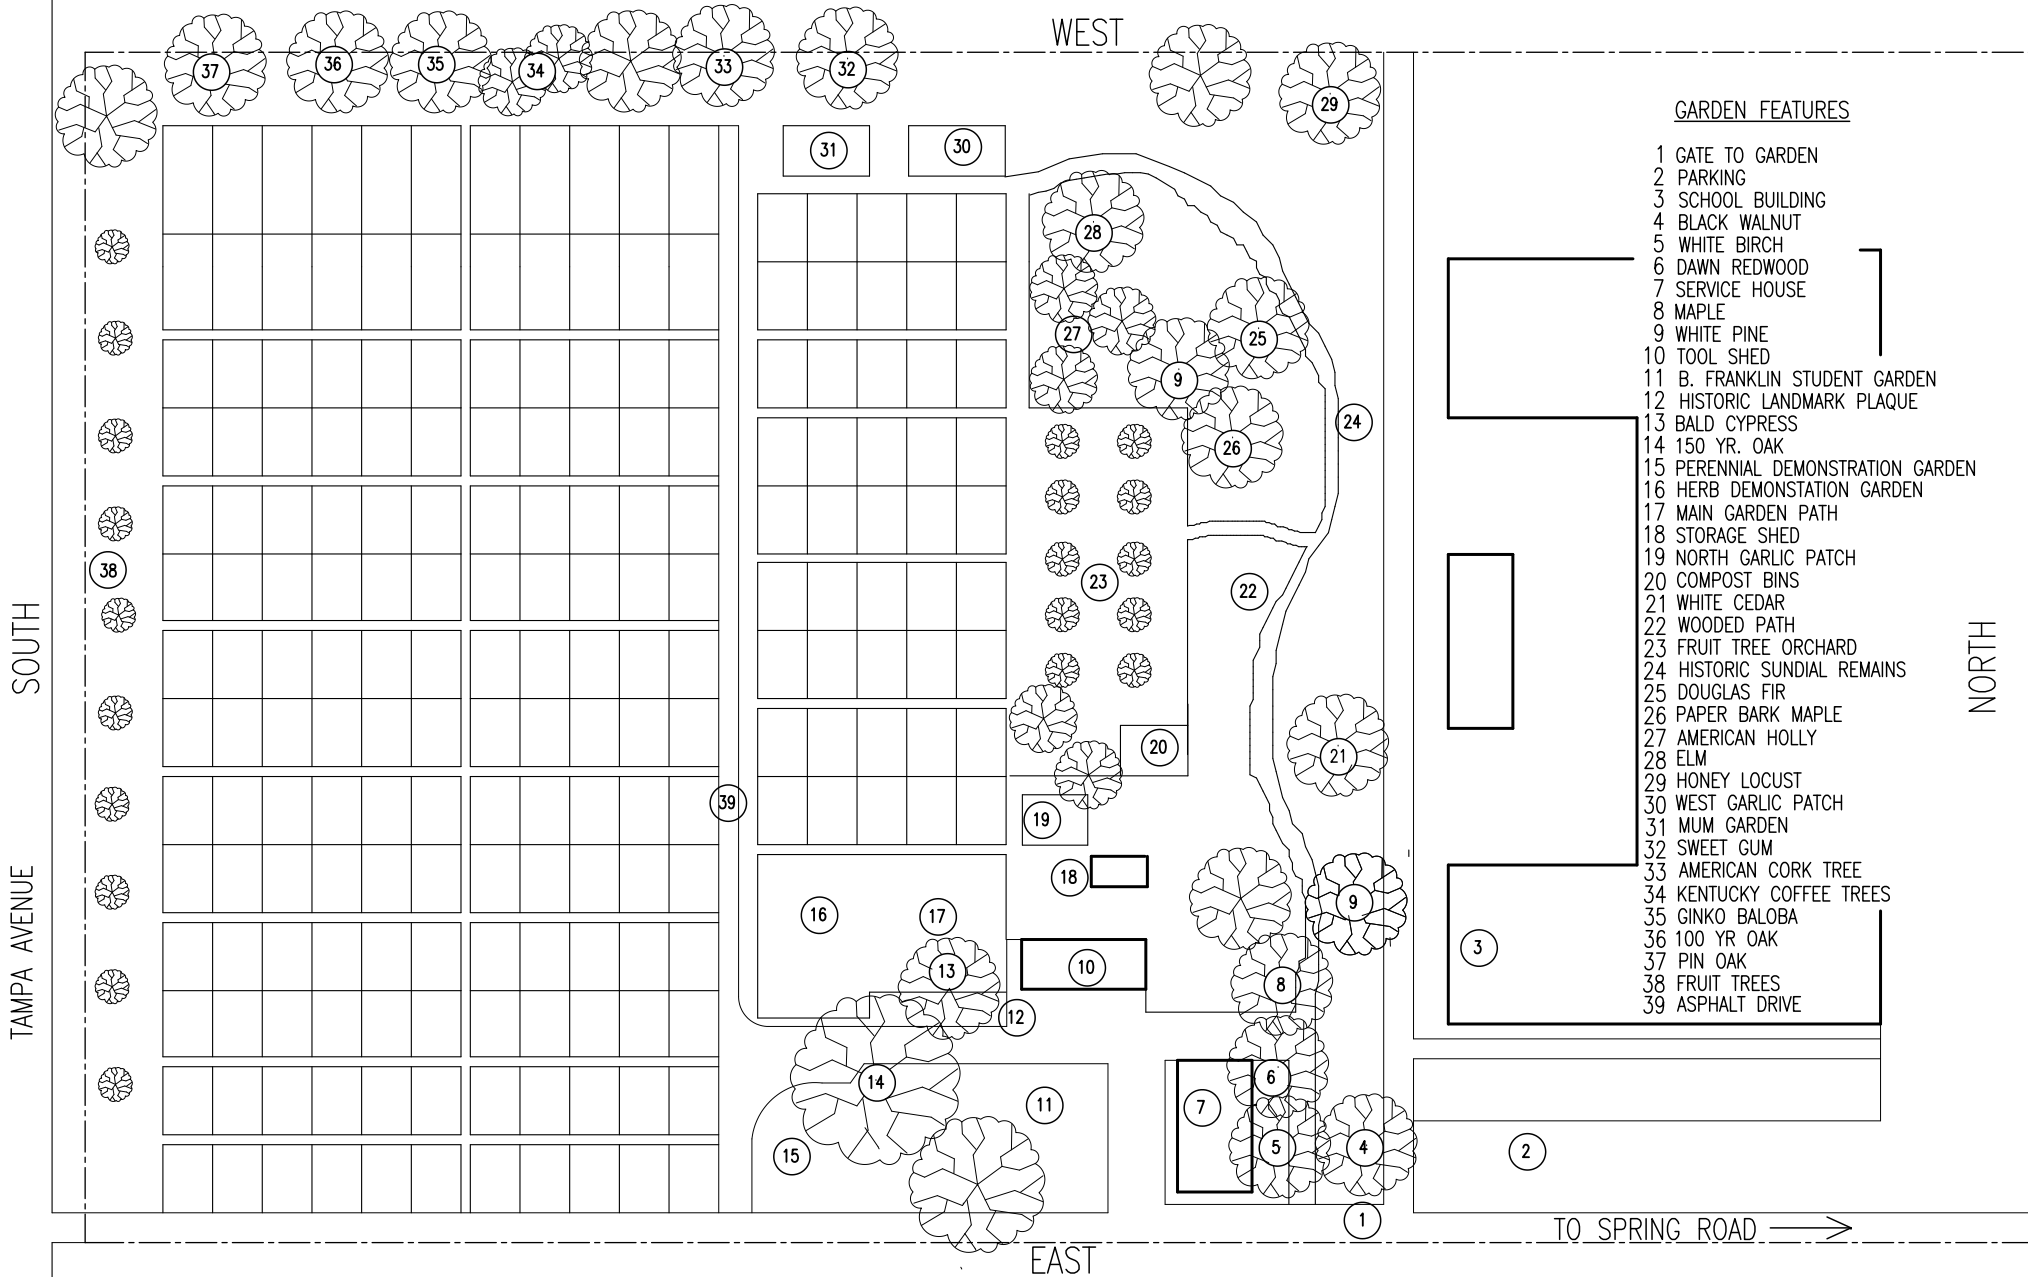

BENJAMIN FRANKLIN COMMUNITY GARDEN PLAN

NOT TO SCALE

GARDEN FEATURES

- 1 GATE TO GARDEN
- 2 PARKING
- 3 SCHOOL BUILDING
- 4 BLACK WALNUT
- 5 WHITE BIRCH
- 6 DAWN REDWOOD
- 7 SERVICE HOUSE
- 8 MAPLE
- 9 WHITE PINE
- 10 TOOL SHED
- 11 B. FRANKLIN STUDENT GARDEN
- 12 HISTORIC LANDMARK PLAQUE
- 13 BALD CYPRESS
- 14 150 YR. OAK
- 15 PERENNIAL DEMONSTRATION GARDEN
- 16 HERB DEMONSTRATION GARDEN
- 17 MAIN GARDEN PATH
- 18 STORAGE SHED
- 19 NORTH GARLIC PATCH
- 20 COMPOST BINS
- 21 WHITE CEDAR
- 22 WOODED PATH
- 23 FRUIT TREE ORCHARD
- 24 HISTORIC SUNDIAL REMAINS
- 25 DOUGLAS FIR
- 26 PAPER BARK MAPLE
- 27 AMERICAN HOLLY
- 28 ELM
- 29 HONEY LOCUST
- 30 WEST GARLIC PATCH
- 31 MUM GARDEN
- 32 SWEET GUM
- 33 AMERICAN CORK TREE
- 34 KENTUCKY COFFEE TREES
- 35 GINKGO BALOBA
- 36 100 YR OAK
- 37 PIN OAK
- 38 FRUIT TREES
- 39 ASPHALT DRIVE